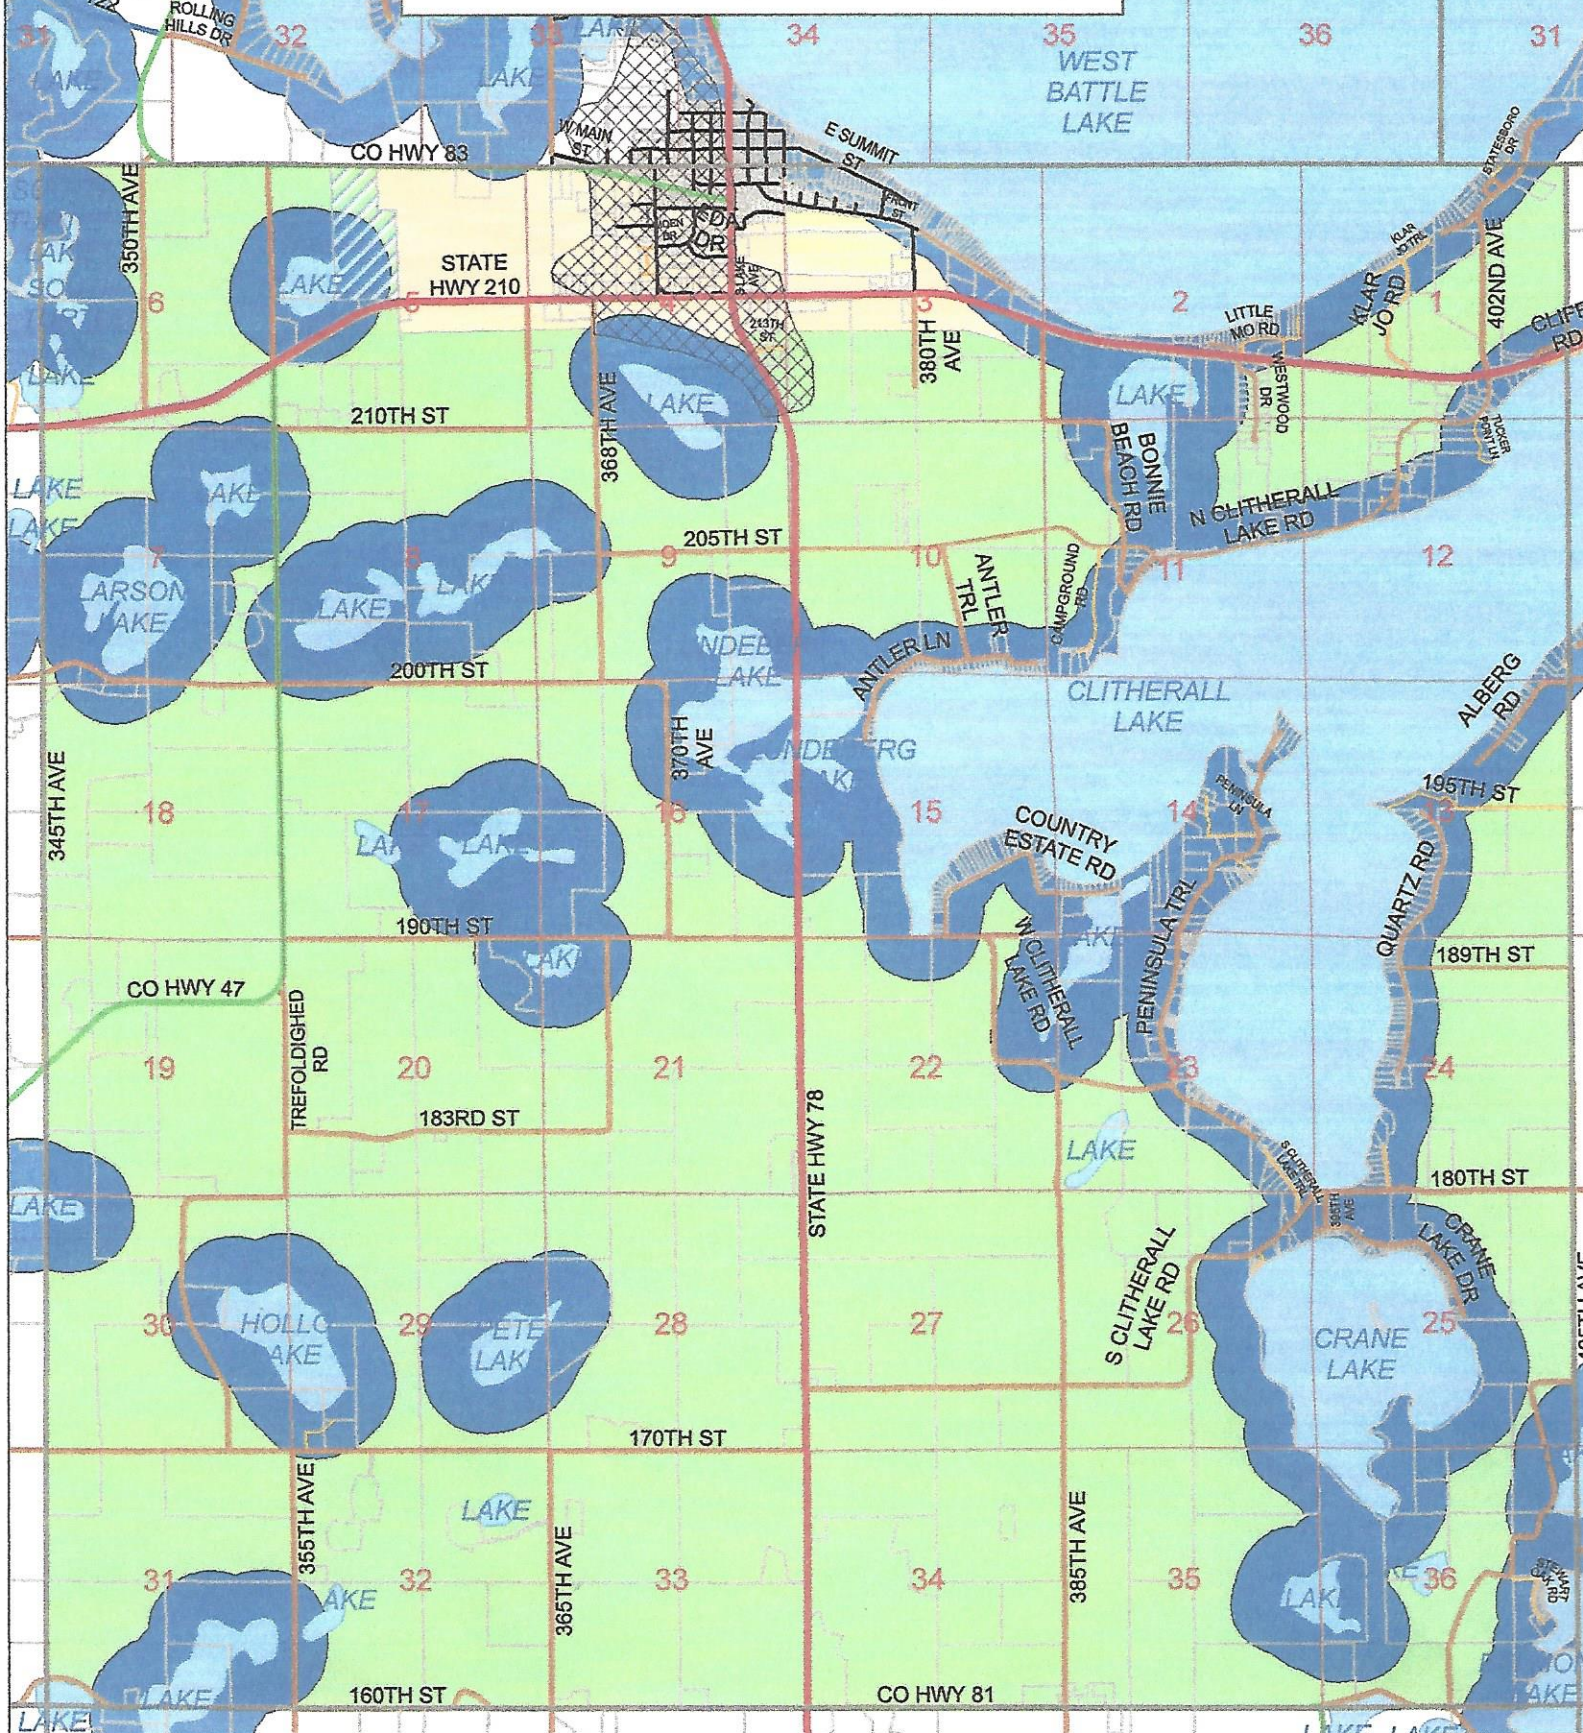

Clitherrall Twp Zoning Map

Zone Types		Road Types	
Agricultural	Commercial/Industrial	INTERSTATE	CSAH PAVED
Residential	1000' Land & Resource Buffer	US HWY	COUNTY PAVED
Stormwater Drainage	Former Landfill	STATE HWY	TWP PAVED
		RAMPS	TWP GRAVEL
			CITY PAVED
			CITY GRAVEL
			UNDESIGNATED